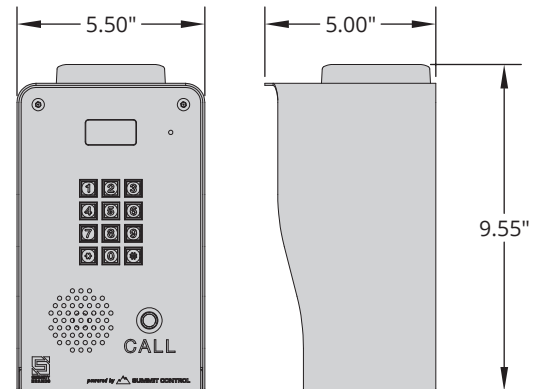

SPECIFICATIONS

PHYSICAL	
Dimensions	9.55"(H) x 5.50"(W) x 5.00"(D)
Shipping Weight	8 lbs.
ELECTRICAL	
Input	12-24 VDC 12-VDC power supply included (PS-12DC1)
Current Draw	less than 330 mA @ 12 VDC less than 160 mA @ 24 VDC with relay latched and LED components on
RELAY	
Contact Rating	10 A @ 120 VAC / 24 VDC
Max Switching Voltage	250 VAC / 30 VDC
Max Switching Current	15 A
Max Switching Power	240 W / 2,770 VA
COMMUNICATION	
Cellular Network	4G LTE
ENVIRONMENTAL	
Operating Temperature	-15 to 158 °F

CONTROL IT YOUR WAY

1^{DOOR}

- APP
- TEXT
- VOICE
- KEYPAD*
- CALL BUTTON
- QR CODE