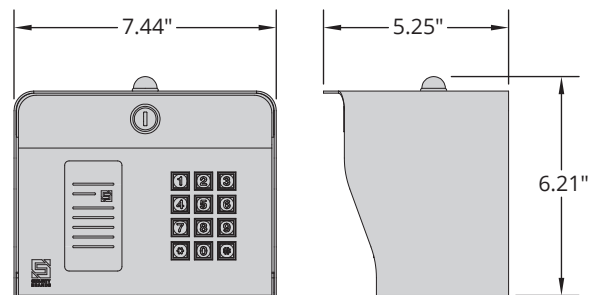

SPECIFICATIONS

PHYSICAL

Dimensions	6.21"(H) x 7.44"(W) x 5.25"(D)
(27-240 only)	12.56"(H) x 8.50"(W) x 6.00"(D)
Shipping Weight	8 lbs.
(27-240 only)	5 lbs.

ELECTRICAL

Input	12-24 VAC/DC 12-VDC power supply included (PS-12DC1)
Current Draw	less than 111 mA @ 12 VDC less than 60 mA @ 24 VDC with one relay latched and LED components on

RELAY

Contact Rating	10 A @ 120 VAC / 24 VDC

COMMUNICATION

Connection	Bluetooth

ENVIRONMENTAL

Operating Temperature	-15 to 158 °F

⚠ Actual voltage should be no more than 10% beyond specified range. Use of the included 12-VDC transformer is recommended.

CONTROL IT YOUR WAY

- APP[†]
- KEYPAD
- WIEGAND DEVICES

[†] Administrator only

CONNECTIVITY

- BLUETOOTH

Model 27-210 shown

AVAILABLE MODELS (SEE PRICE GUIDE TO SEE ALL MODELS)

For more information, visit us online:
securitybrandsinc.com