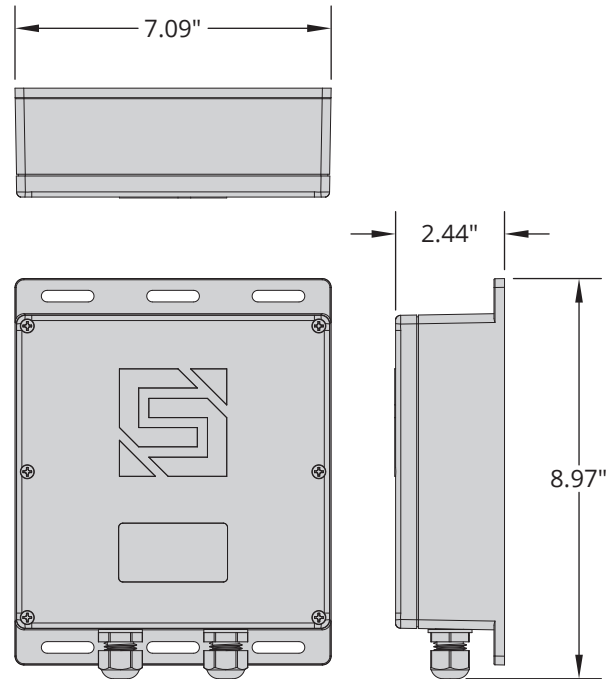

DISCREET AND SECURE

Place this unit in a secure location for an added level of protection, and control and manage everything remotely.

SPECIFICATIONS

PHYSICAL

Dimensions	8.97"(H) x 7.09"(W) x 2.44"(D)
Shipping Weight	4 lbs.

CONTROL IT YOUR WAY

1^{DOOR}

-  APP
-  TEXT
-  VOICE

Unit includes two (2) pre-installed 3/8" NPT cable glands for wiring.

GET STARTED NOW!

PAY JUST ONE BILL!*

Unit includes a SIM card preinstalled and ready for activation.