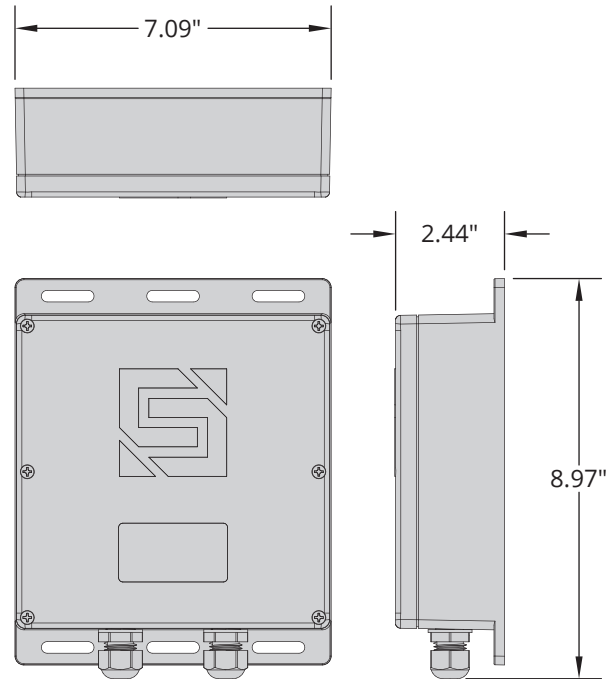

SPECIFICATIONS

PHYSICAL

Dimensions	8.97"(H) x 7.09"(W) x 2.44"(D)
Shipping Weight	3 lbs.

ELECTRICAL

Input	12–24 VAC/DC 12-VDC power supply included (PS-12DC1)
Current Draw	less than 180 mA @ 12 VDC less than 150 mA @ 24 VDC with relay latched

CONTROL IT YOUR WAY

2^{DOOR}

-  APP
-  TEXT
-  VOICE

Unit includes two (2) pre-installed 3/8" NPT cable glands for wiring.

GET STARTED NOW!

PAY JUST ONE BILL!*

Unit includes a GSM SIM card ready for activation.