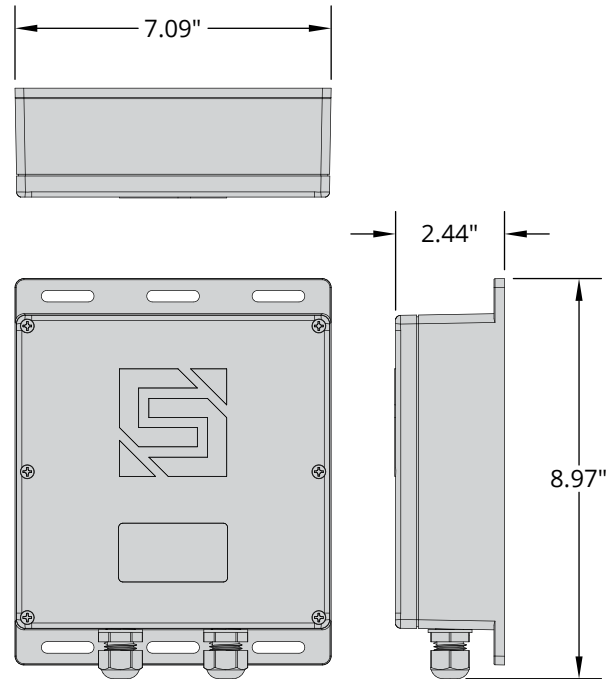

SPECIFICATIONS

PHYSICAL

Dimensions 8.97"(H) x 7.09"(W) x 2.44"(D)
Shipping Weight 4 lbs.

ELECTRICAL

Input 12-24 VAC/DC
12-VDC power supply included (PS-12DC1)
Current Draw less than 180 mA @ 12 VDC
less than 150 mA @ 24 VDC
with relay latched

RELAY

Contact Rating 10 A @ 120 VAC / 24 VDC
Max Switching Voltage 250 VAC / 30 VDC
Max Switching Current 15 A
Max Switching Power 240 W / 2,770 VA

COMMUNICATION

Cellular Network 4G LTE

ENVIRONMENTAL

Operating Temperature -15 to 158 °F
Enclosure Weather Rating IP65

▲ Actual voltage should be no more than 10% beyond specified range.
Use of the included 12-VDC power supply is recommended.

CONTROL IT YOUR WAY

1 DOOR

- APP
- TEXT
- VOICE