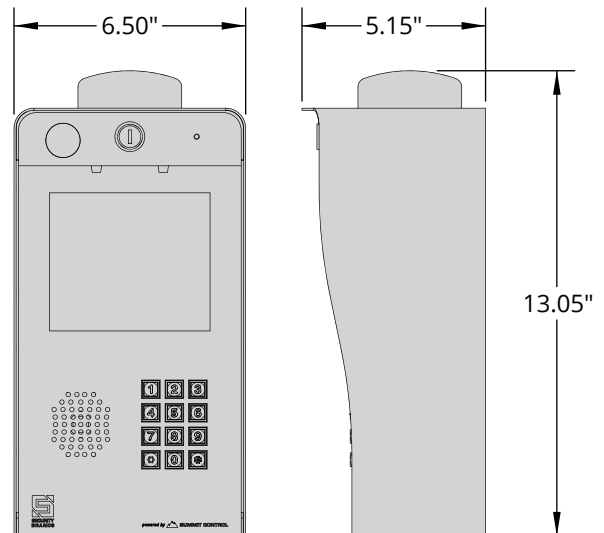

SPECIFICATIONS

PHYSICAL

Dimensions	13.05"(H) x 6.50"(W) x 5.15"(D)
Shipping Weight	10 lbs.

ELECTRICAL

Input	12–24 VAC/DC 12-VDC power supply included (PS-12DC1)
Current Draw	less than 190 mA @ 12 VDC less than 160 mA @ 24 VDC with relay latched, LEDs and backlit keypad on

RELAY

Contact Rating	10 A @ 120 VAC / 24 VDC
Max Switching Voltage	250 VAC / 30 VDC
Max Switching Current	15 A
Max Switching Power	240 W / 2,770 VA

COMMUNICATION

Cellular Network	4G LTE

ENVIRONMENTAL

Operating Temperature	-15 to 158 °F

▲ Actual voltage should be no more than 10% beyond specified range. Use of the included 12-VDC power supply is recommended.

CONTROL IT YOUR WAY

- APP
- TEXT
- VOICE
- KEYPAD*
- DIRECTORY CALL
- WIEGAND DEVICES