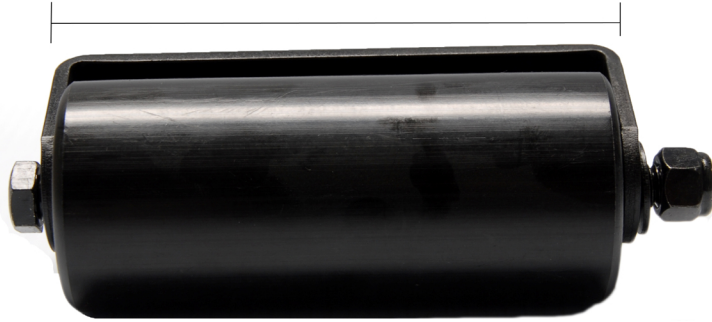

# Guide Rollers

6 1/2"

6" Guide Roller  
K-PGR600B

6"

12 1/2"

12" Guide Roller  
K-PGR120B

12"

**Guide Rollers with Sealed Bearing  
Black UHMW+Zinc Black Steel Bracket**

**KODIAK BLACK**