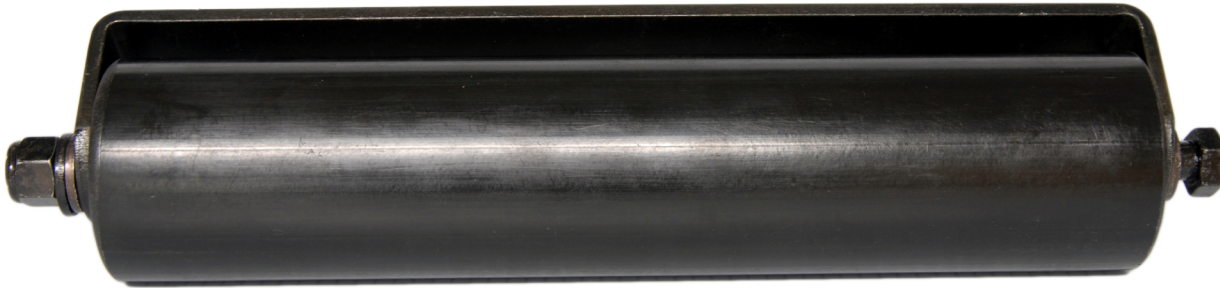

# Guide Rollers

6 1/2"

6" Guide Roller  
K-PGR600B

6"

12 1/2"

12" Guide Roller  
K-PGR120B

12"

**Guide Rollers with Sealed Bearing  
Black UHMW+Zinc Black Steel Bracket**

**KODIAK BLACK**